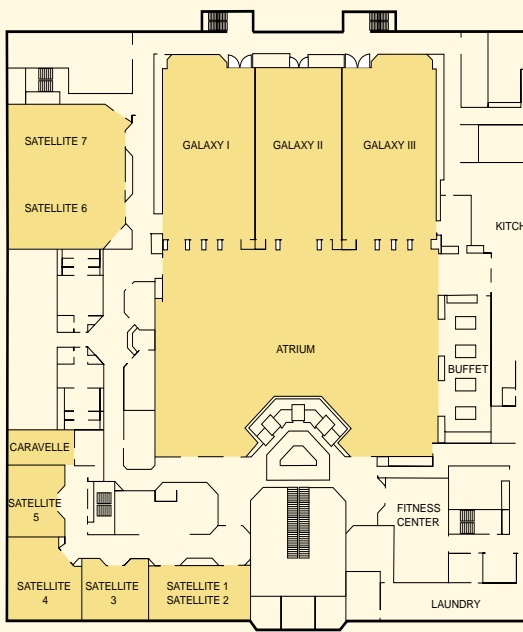

With state-of-the-art workout equipment such as treadmills, elliptical machines and stationary bikes, complementarily at your disposal.

Room Name	Dim. (l x w)	Area m ²	Height m ²	Banq.	Thtr.	Rec.	Class.	U-Shp.	H.Sq.
Ground Floor									
Galaxy 1	21 x 11.5	241.5	3.8	150	250	200	120	60	50
Galaxy 2	21 x 10.5	220.5	3.8	150	250	200	120	60	50
Galaxy 3	21 x 12	252	3.8	150	250	200	120	60	50
Galaxy 1+2/ 2+3	21 x 22	462	3.8	300	500	400	240	100	80
Galaxy 1+2+3	21 x 34	714	3.8	450	750	700	400	120	100
Atrium	23 x 34	782	18	500	-	750	-	-	-
Satellite 1	8.3 x 5.8	48	3.5	-	50	50	18	20	20
Satellite 2	5.8 x 4	23	3.5	-	25	20	10	10	10
Satellite 1 + 2	12.3 x 5.8	71	3.5	-	70	75	27	25	25
Satellite 3	7.8 x 6.7	52	3.5	-	50	60	18	20	22
Satellite 4	9 x 8.7	78	3.5	-	70	80	35	25	24
Satellite 5	7.7 x 6.7	51	3.5	-	50	60	18	20	22
Satellite 6	13.9 x 7.8	108	3.5	80	100	130	54	40	40
Satellite 7	13.9 x 7.8	108	3.5	80	100	130	54	40	40
Satellite 6 + 7	15.6 x 13.88	216	3.5	100	200	300	110	50	40
Cavarelle	8.3 x 3.8	31.5	3.5	-	14	14	14	14	14