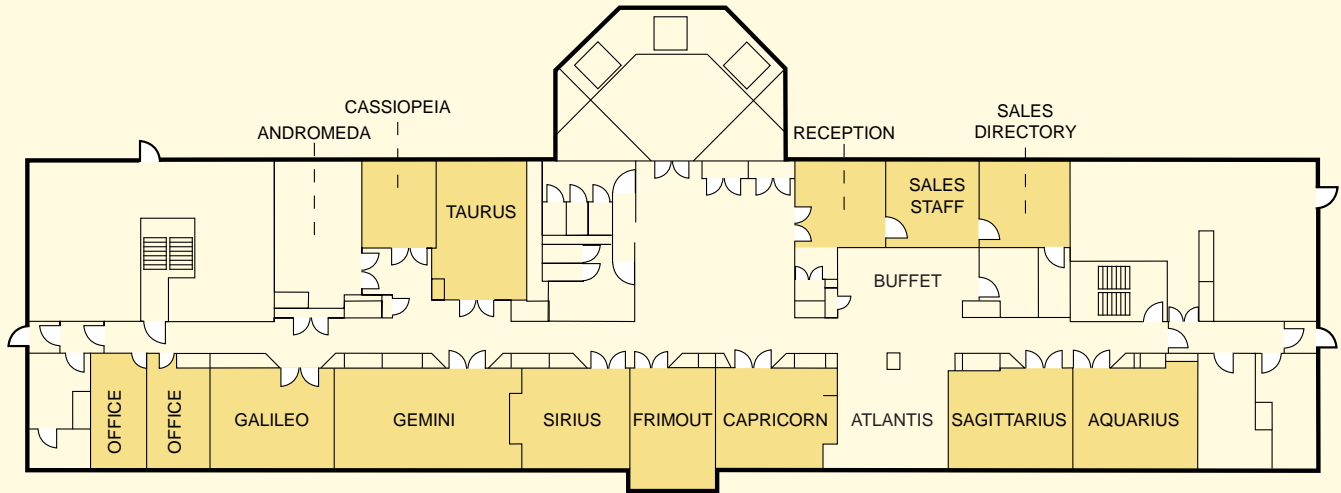

With state-of-the-art workout equipment such as treadmills, elliptical machines and stationary bikes, complementarily at your disposal.

Room Name	Dim. (l x w)	Area m ²	Height m ²	Banq.	Thtr.	Rec.	Class.	U-Shp.	H.Sq.
Ground Floor									
Galaxy 1	21 x 11.5	241.5	3.8	150	250	200	120	60	50
Galaxy 2	21 x 10.5	220.5	3.8	150	250	200	120	60	50
Galaxy 3	21 x 12	252	3.8	150	250	200	120	60	50
Galaxy 1+2/ 2+3	21 x 22	462	3.8	300	500	400	240	100	80
Galaxy 1+2+3	21 x 34	714	3.8	450	750	700	400	120	100
Atrium	23 x 34	782	18	500	-	750	-	-	-
Satellite 1	8.3 x 5.8	48	3.5	-	50	50	18	20	20
Satellite 2	5.8 x 4	23	3.5	-	25	20	10	10	10
Satellite 1 + 2	12.3 x 5.8	71	3.5	-	70	75	27	25	25
Satellite 3	7.8 x 6.7	52	3.5	-	50	60	18	20	22
Satellite 4	9 x 8.7	78	3.5	-	70	80	35	25	24
Satellite 5	7.7 x 6.7	51	3.5	-	50	60	18	20	22
Satellite 6	13.9 x 7.8	108	3.5	80	100	130	54	40	40
Satellite 7	13.9 x 7.8	108	3.5	80	100	130	54	40	40
Satellite 6 + 7	15.6 x 13.88	216	3.5	100	200	300	110	50	40
Cavarelle	8.3 x 3.8	31.5	3.5	-	14	14	14	14	14