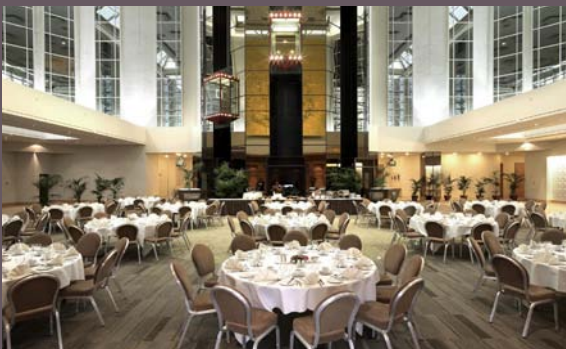

Room Name	Dim. (l x w)	Area m²	Height m²	Banq.	Thtr.	Rec.	Class.	U-Shp.	H.Sq.
Ground Floor									
Galaxy 1	21 x 11.5	241.5	3.8	150	250	200	120	60	50
Galaxy 2	21 x 10.5	220.5	3.8	150	250	200	120	60	50
Galaxy 3	21 x 12	252	3.8	150	250	200	120	60	50
Galaxy 1+2/ 2+3	21 x 22	462	3.8	300	500	400	240	100	80
Galaxy 1+2+3	21 x 34	714	3.8	450	750	700	400	120	100
Atrium	23 x 34	782	18	500	-	750	-	-	-
Satellite 1	8.3 x 5.8	48	3.5	-	50	50	18	20	20
Satellite 2	5.8 x 4	23	3.5	-	25	20	10	10	10
Satellite 1 + 2	12.3 x 5.8	71	3.5	-	70	75	27	25	25
Satellite 3	7.8 x 6.7	52	3.5	-	50	60	18	20	22
Satellite 4	9 x 8.7	78	3.5	-	70	80	35	25	24
Satellite 5	7.7 x 6.7	51	3.5	-	50	60	18	20	22
Satellite 6	13.9 x 7.8	108	3.5	80	100	130	54	40	40
Satellite 7	13.9 x 7.8	108	3.5	80	100	130	54	40	40
Satellite 6 + 7	15.6 x 13.88	216	3.5	100	200	300	110	50	40
Cavarelle	8.3 x 3.8	31.5	3.5	-	14	14	14	14	14